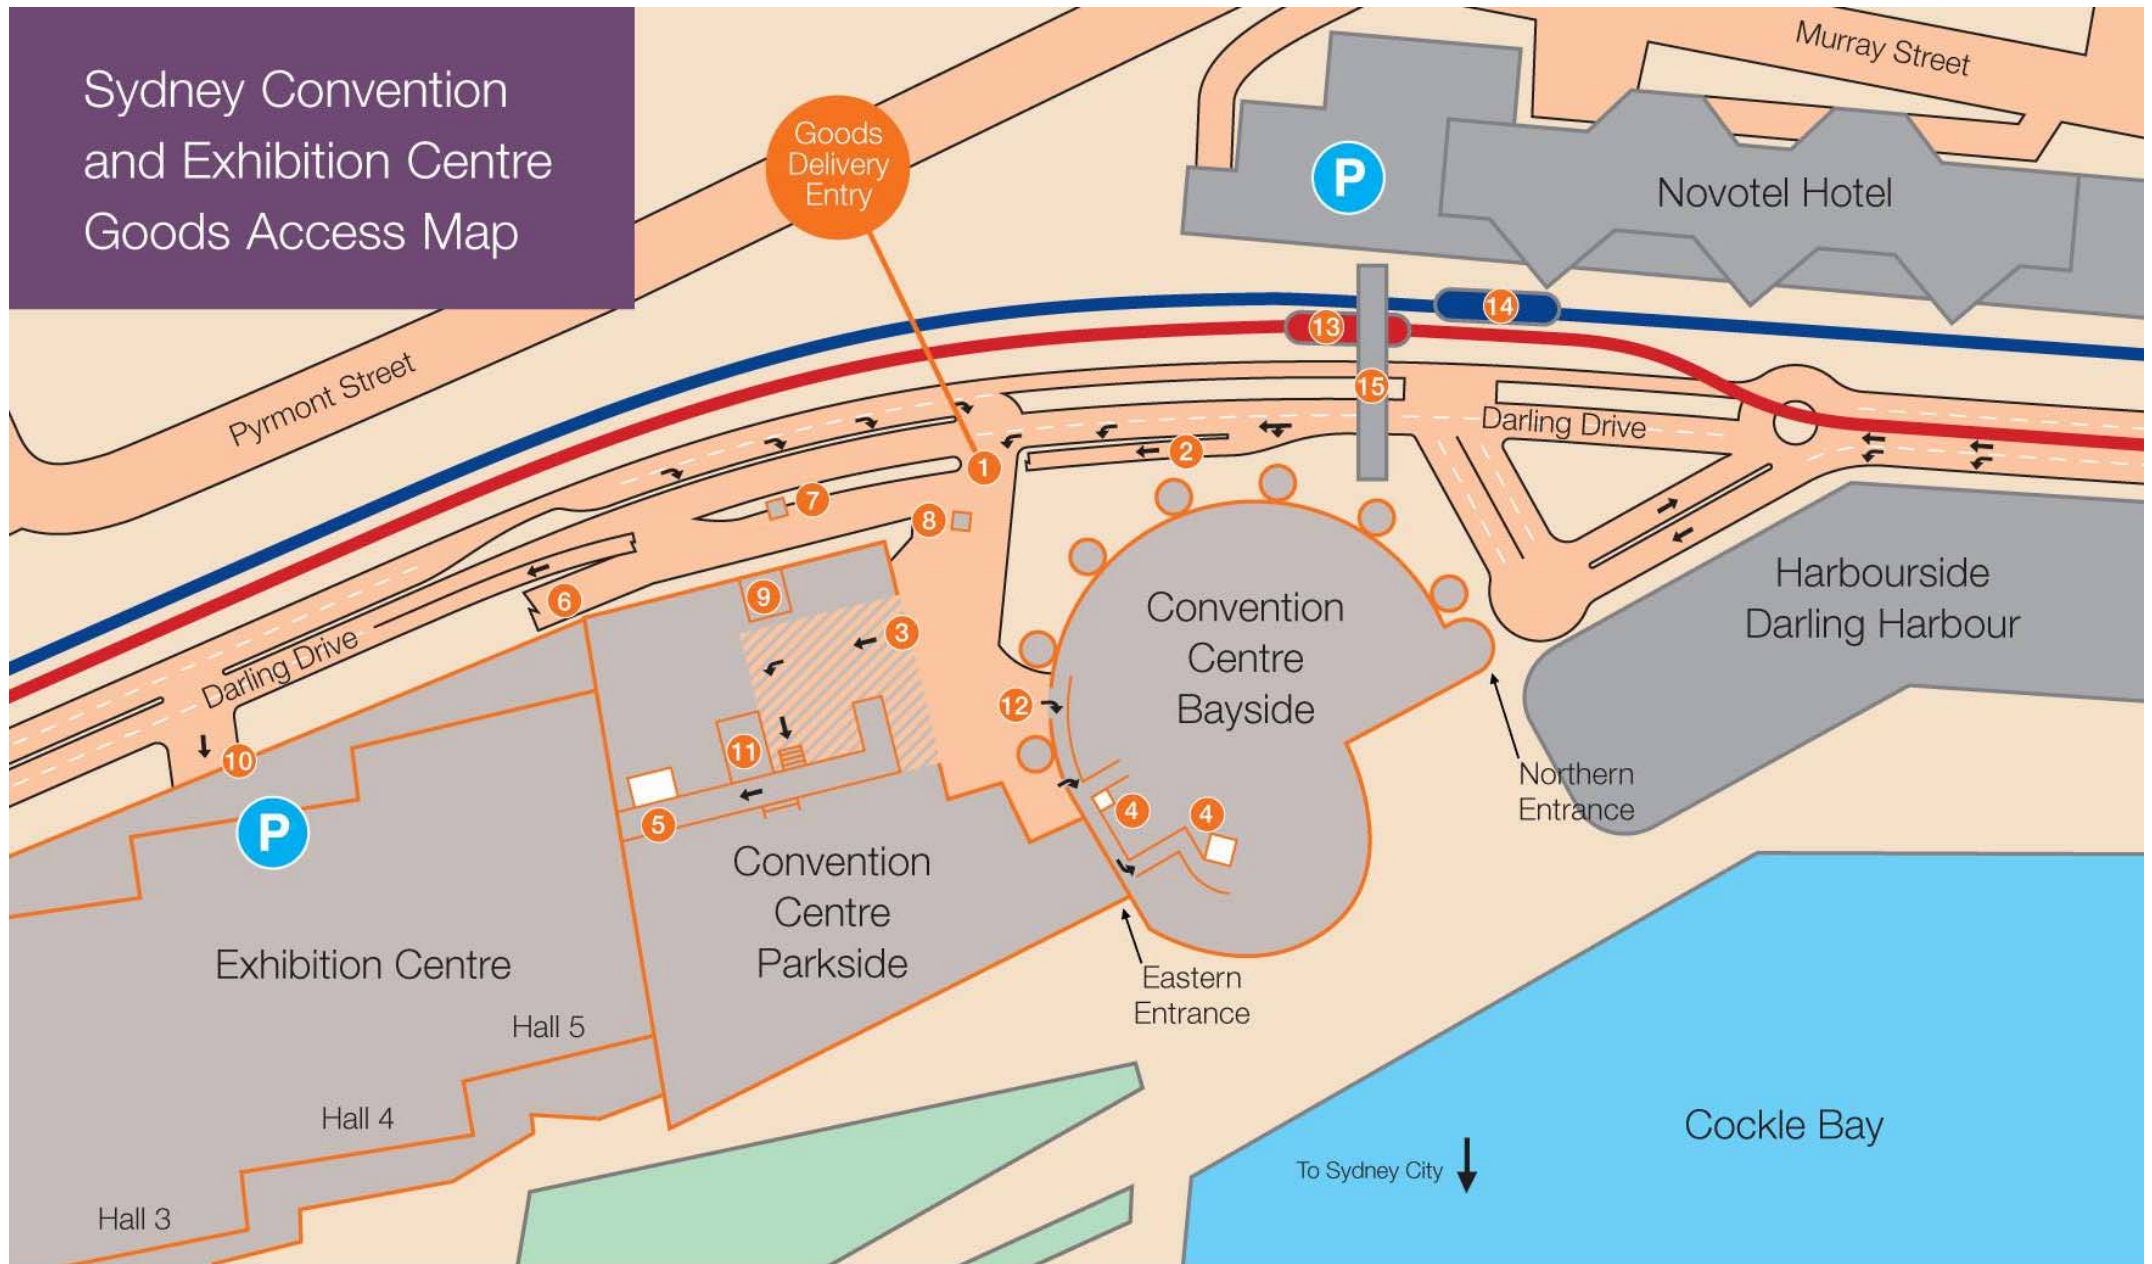

Sydney Convention and Exhibition Centre Goods Access Map

- | | | | | | |
|---|---|----|--|----|---|
| 1 | Goods delivery entry for whole complex | 6 | Ramp access to Exhibition Halls loading dock 1 – 6 | 11 | Purchasing office |
| 2 | Porte Cochere (Western Entrance) guest entry for access to Convention Centre Parkside | 7 | Exhibition Centre gatehouse | 12 | Large double door entry for Convention Centre Bayside |
| 3 | Loading dock entry for Convention Centre Parkside | 8 | Convention Centre gatehouse | 13 | Metro Monorail stop – Convention |
| 4 | Lift access for Convention Centre Bayside | 9 | Security office | 14 | Metro Lightrail stop – Convention |
| 5 | Goods lift to Convention Centre Parkside ground and level 1 | 10 | Carpark – entrance only | 15 | Pedestrian footbridge |